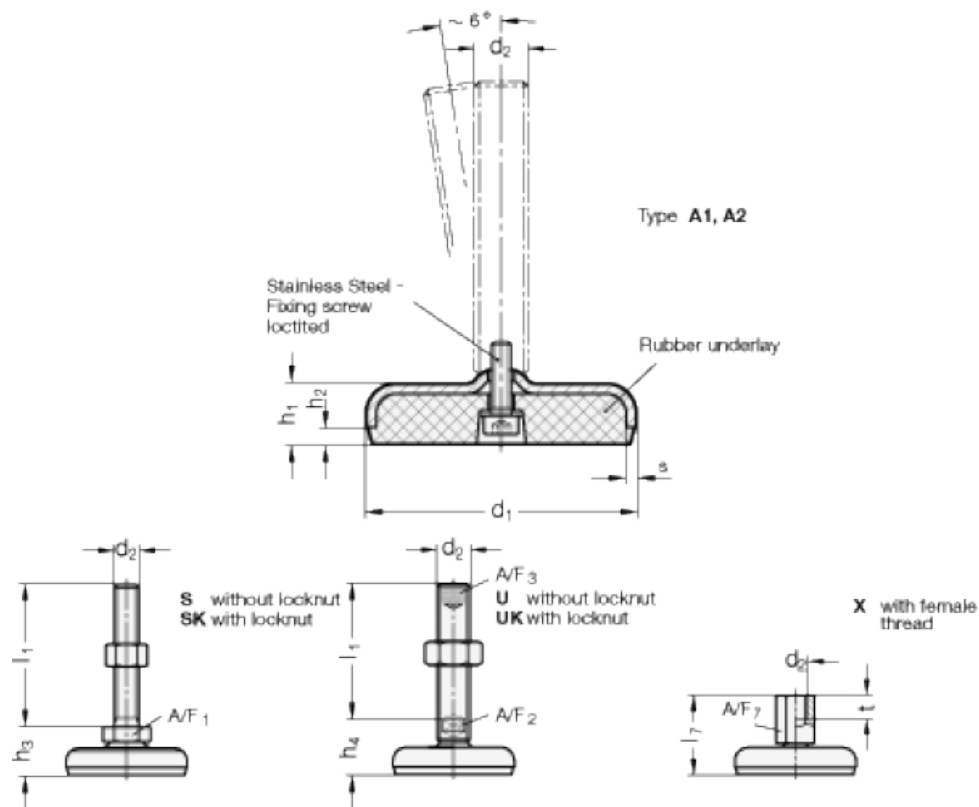

Article number: 2030120M30150A2UK

Description: E+G levelling foot  
GN 30-120-M30-150-A2-UK

Note: UK With nut, Hexagon socket at the top, Wrench flat at the bottom

## Measures

A/F2 = 24

s = 4

A/F3 = 12

d1 = 120

d2 = M30

h1 = 22

h2 = 6

h4 = 46

l1 = 150